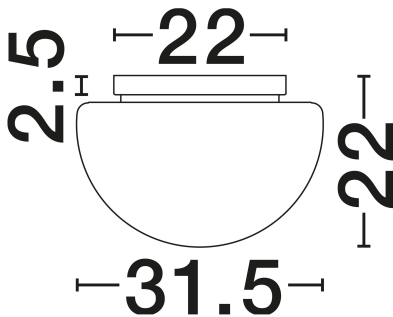

NOVA LUCE

PRODUCT DATASHEET

Version: 001

PRODUCT PHOTOGRAPH

GENERAL INFORMATION

Product Code	9236501
Collection	Indoor
Product Category	Ceiling
Product Family	Ebony
Mounting Location	Ceiling
Application Environment	Indoor
Specifications	N/A

DIMENSION & WEIGHT

LxWxH (cm)	D: 31.5 H: 22
Cut Out (cm)	N/A
Weight (Kgr)	2.65

MATERIAL & COLOR

Product Color	Smokey Gray & Matt Black
Body Material	Glass & Metal

TECHNICAL DRAWING

APPLICATION & MOUNTING

Ambient Working Temp.	Max 45°C
Type of Protection	IP20
Dimmable	Yes
Type of Dimming	N/A
Mounting type	Surface
Mounting Depth (cm)	N/A
Led Module Replaceable	Yes
Light Source	E27

Power (Nominal)	1x12W
Input voltage (Nominal)	100-240V
Mains Frequency	50/60Hz

PHOTOMETRICAL DATA

Luminous Flux	N/A
Color Temperature	N/A
Light Color (Designation)	N/A

WARRANTY

Warranty	3 Years
----------	----------------