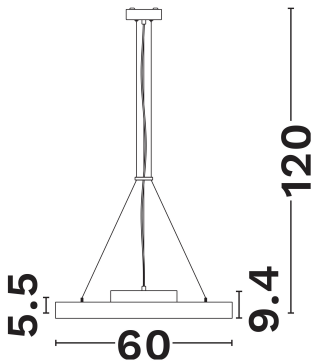

TECHNICAL DRAWING

COMPATIBLE WITH

— On/Off Driver: N/A

— Triac Driver: N/A

— Dali Driver: N/A

GENERAL INFORMATION

Product Code	9060300
Product Category	Ceiling-Led
Product Family	Perfect Profiles
Mounting Location	Ceiling
Application Environment	Indoor

DIMENSION & WEIGHT

LxWxH (cm)	Ø 60 H1: 5.5 H2: 120 cm
Cut out (cm)	N/A
Weight (Kgr)	N/A

MATERIAL & COLOR

Product Color	White
Body Material	Aluminium
Cover Material	N/A

APPLICATION & MOUNTING

Ambient Working Temp.	45 C
Type of Protection	IP20
Protection Class IK	IK03
Dimmable	Yes
Type of Dimming (Optional)	Triac
Mounting type	Suspended
Mounting Depth (cm)	Ceiling
Led Module Replaceable	No
Light Source	Led
Adjustable	Yes

NOVA LUCE S.A

Schimatari Viotias
32009, Greece

+30 22620 58 121
+30 22620 56 743

info@novaluce.com
www.novaluce.com