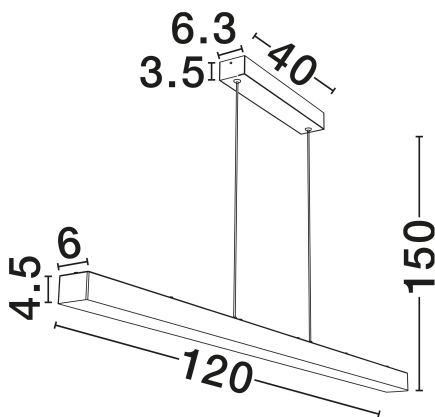

TECHNICAL DRAWING

APPLICATION & MOUNTING

Ambient Working Temp.	Max 45°C
Type of Protection	IP20
Dimmable	Yes
Type of Dimming	Triac
Mounting type	Surface
Mounting Depth (cm)	N/A
Led Module Replaceable	No
Light Source	LED

NOVA LUCE S.A

Schimatari Viotias
32009, Greece

+30 22620 58 121
+30 22620 56 743

info@novaluce.com
www.novaluce.com