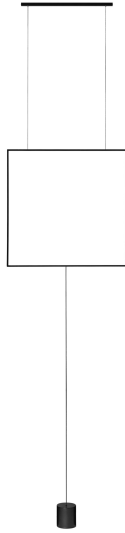

NOVA LUCE

PRODUCT DATASHEET

Version: 001

PRODUCT PHOTOGRAPH

TECHNICAL DRAWING

GENERAL INFORMATION

Product Code	9695502
Collection	Indoor
Product Category	Suspension
Product Family	Dahlia
Mounting Location	Ceiling
Application Environment	Indoor
Specifications	N/A

DIMENSION & WEIGHT

LxWxH (cm)	L: 61.7 W: 10 H: 392
Cut Out (cm)	N/A
Weight (Kgr)	2.5

MATERIAL & COLOR

Product Color	Sandy Black
Body Material	Aluminium

APPLICATION & MOUNTING

Ambient Working Temp.	Max 45°C
Type of Protection	IP20
Dimmable	No
Type of Dimming	N/A
Mounting type	Surface
Mounting Depth (cm)	N/A
Led Module Replaceable	No
Light Source	LED

Power (Nominal)	25W
Input voltage (Nominal)	220-240V
Mains Frequency	50/60Hz

PHOTOMETRICAL DATA

Luminous Flux	1056lm
Color Temperature	3000K
Light Color (Designation)	Warm White

WARRANTY

Warranty	3 Years
----------	----------------