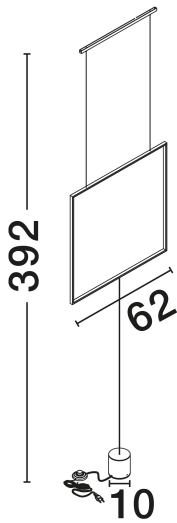

NOVA LUCE

PRODUCT DATASHEET

Version: 001

PRODUCT PHOTOGRAPH

TECHNICAL DRAWING

GENERAL INFORMATION

Product Code	9695502
Collection	Indoor
Product Category	Suspension
Product Family	Dahlia
Mounting Location	Ceiling
Application Environment	Indoor
Specifications	N/A

DIMENSION & WEIGHT

LxWxH (cm)	L: 61.7 W: 10 H: 392
Cut Out (cm)	N/A
Weight (Kgr)	2.5

MATERIAL & COLOR

Product Color	Sandy Black
Body Material	Aluminium

APPLICATION & MOUNTING

Ambient Working Temp.	Max 45°C
Type of Protection	IP20
Dimmable	No
Type of Dimming	N/A
Mounting type	Surface
Mounting Depth (cm)	N/A
Led Module Replaceable	No
Light Source	LED

Power (Nominal)	25W
Input voltage (Nominal)	220-240V
Mains Frequency	50/60Hz

PHOTOMETRICAL DATA

Luminous Flux	1056lm
Color Temperature	3000K
Light Color (Designation)	Warm White

WARRANTY

Warranty	3 Years
----------	----------------