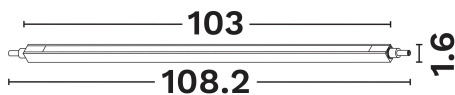

NOVA LUCE

PRODUCT DATASHEET

Version: 001

PRODUCT PHOTOGRAPH

GENERAL INFORMATION

Product Code	9580914
Collection	Indoor
Product Category	Accessories
Product Family	Ivy
Mounting Location	N/A
Application Environment	Indoor
Specifications	N/A

DIMENSION & WEIGHT

LxWxH (cm)	L: 108.2 W: 1.6 H: 1.6
Cut Out (cm)	N/A
Weight (Kgr)	0.255

MATERIAL & COLOR

Product Color	Sandy Black
Body Material	Aluminium

APPLICATION & MOUNTING

Ambient Working Temp.	Max 45°C
Type of Protection	IP20
Dimmable	N/A
Type of Dimming	N/A
Mounting type	Surface
Mounting Depth (cm)	N/A
Led Module Replaceable	N/A
Light Source	N/A

TECHNICAL DRAWING

NOVA LUCE S.A

Schimatari Viotias
32009, Greece

+30 22620 58 121
+30 22620 56 743

info@novaluce.com
www.novaluce.com