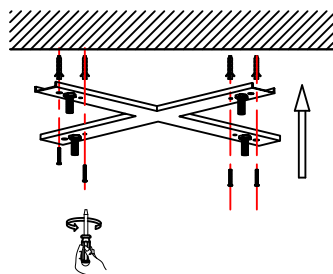

NOVA LUCE

9287940

1

Turn off the general switch

2

Mark & drill holes
Apply plastic anchors & tie up screws

3

Connect wires

4

Tie up the screws to make it stable

5

Turn on the general switch