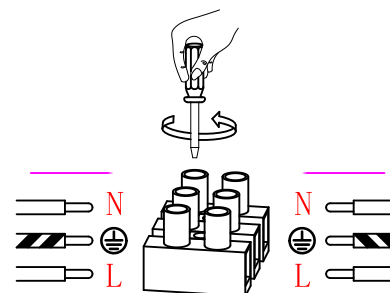

NOVA LUCE

9287940

1

Turn off the general switch

2

Mark & drill holes
Apply plastic anchors & tie up screws

3

Connect wires

4

Tie up the screws to make it stable

5

Turn on the general switch