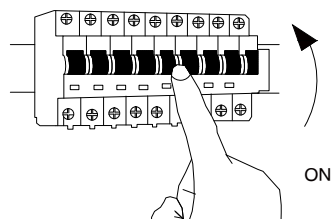

NOVA LUCE

9287940

1

Turn off the general switch

2

Mark & drill holes
Apply plastic anchors & tie up screws

3

Connect wires

4

Tie up the screws to make it stable

5

Turn on the general switch