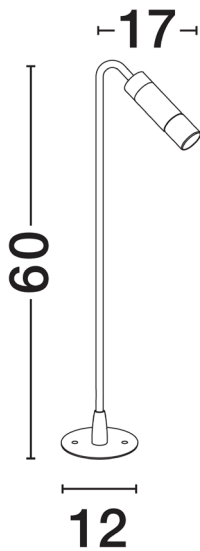

## PRODUCT PHOTOGRAPH

## TECHNICAL DRAWING

## DIMENSION & WEIGHT

LxWxH (cm)	L: 12 W: 17 H: 60
Cut out (cm)	N/A
Weight (Kgr)	0.53