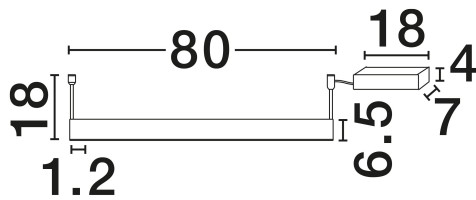

NOVA LUCE

PRODUCT DATASHEET

Version: 001

PRODUCT PHOTOGRAPH

TECHNICAL DRAWING

GENERAL INFORMATION

Product Code	9063605
Collection	Indoor
Product Category	Suspension
Product Family	Motif
Mounting Location	Suspension
Application Environment	Indoor
Specifications	N/A

DIMENSION & WEIGHT

LxWxH (cm)	D: 80 W: 1.2 H: 18
Cut Out (cm)	N/A
Weight (Kgr)	2.7

MATERIAL & COLOR

Product Color	Sandy White
Body Material	Aluminium & Acrylic

APPLICATION & MOUNTING

Ambient Working Temp.	Max 45°C
Type of Protection	IP20
Dimmable	Yes
Type of Dimming	Triac
Mounting type	Surface
Mounting Depth (cm)	N/A
Led Module Replaceable	No
Light Source	LED

Power (Nominal)	50W
Input voltage (Nominal)	220-240V
Mains Frequency	50/60Hz

PHOTOMETRICAL DATA

Luminous Flux	4166lm
Color Temperature	3000K
Light Color (Designation)	Warm White

WARRANTY

Warranty	3 Years
----------	----------------