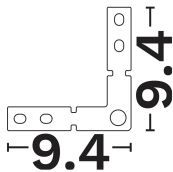

TECHNICAL DRAWING

COMPATIBLE WITH

— On/Off Driver: N/A

— Triac Driver: N/A

— Dali Driver: N/A

GENERAL INFORMATION

Product Code	9680171
Product Category	Lighting Systems
Product Family	Glow
Mounting Location	N/A
Application Environment	Indoor

DIMENSION & WEIGHT

LxWxH (cm)	.43 W:9.43 H:1.82 cm
Cut out (cm)	N/A
Weight (Kgr)	N/A

MATERIAL & COLOR

Product Color	Black
Body Material	Iron
Cover Material	N/A

APPLICATION & MOUNTING

Ambient Working Temp.	45 C
Type of Protection	IP20
Protection Class IK	N/A
Dimmable	N/A
Type of Dimming (Optional)	N/A
Mounting type	N/A
Mounting Depth (cm)	N/A
Led Module Replaceable	N/A
Light Source	N/A
Adjustable	N/A

NOVA LUCE S.A

Schimatari Viotias
32009, Greece

+30 22620 58 121
+30 22620 56 743

info@novaluce.com
www.novaluce.com