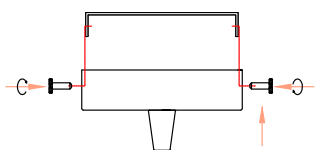

NOVA LUCE

9191243

1

Turn off the general switch

2

Drill holes & apply plastic anchors
With screws

3

Connect the wires

4

Apply the side screws

5

Apply the bulb

6

Turn on the general switch