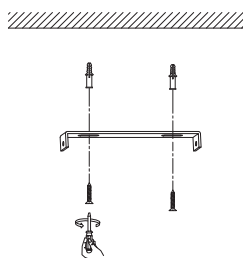

NOVA LUCE

9191243

1

Turn off the general switch

2

Drill holes & apply plastic anchors
With screws

3

Connect the wires

4

Apply the side screws

5

Apply the bulb

6

Turn on the general switch