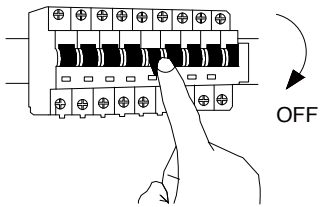

# NOVA LUCE

9501252

1

Turn off the general switch

2

Drill holes & apply plastic anchors  
With screws

3

Connect the wires

4

Apply the side screws

5

Apply the bulb

6

Apply the glass

7

Turn on the general switch