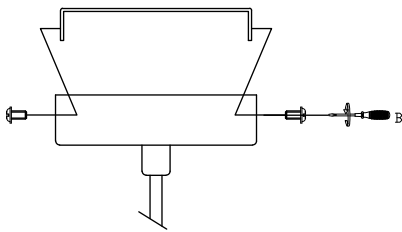

# NOVA LUCE

9501252

1

Turn off the general switch

2

Drill holes & apply plastic anchors  
With screws

3

Connect the wires

4

Apply the side screws

5

Apply the bulb

6

Apply the glass

7

Turn on the general switch