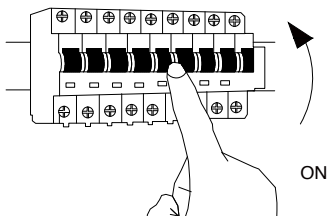

# NOVA LUCE

9501252

1

Turn off the general switch

2

Drill holes & apply plastic anchors  
With screws

3

Connect the wires

4

Apply the side screws

5

Apply the bulb

6

Apply the glass

7

Turn on the general switch