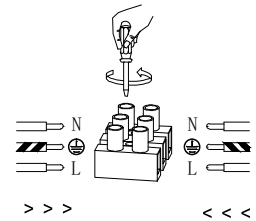

# NOVA LUCE

9501252

1

Turn off the general switch

2

Drill holes & apply plastic anchors  
With screws

3

Connect the wires

4

Apply the side screws

5

Apply the bulb

6

Apply the glass

7

Turn on the general switch