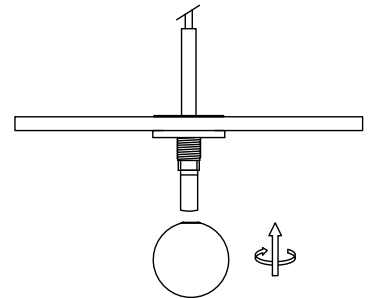

# NOVA LUCE

9501252

1

Turn off the general switch

2

Drill holes & apply plastic anchors  
With screws

3

Connect the wires

4

Apply the side screws

5

Apply the bulb

6

Apply the glass

7

Turn on the general switch