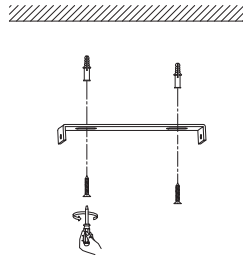

# NOVA LUCE

9501252

1

Turn off the general switch

2

Drill holes & apply plastic anchors  
With screws

3

Connect the wires

4

Apply the side screws

5

Apply the bulb

6

Apply the glass

7

Turn on the general switch