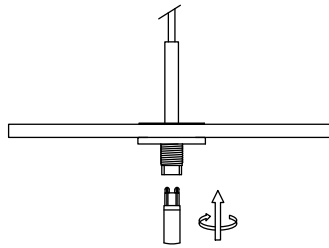

# NOVA LUCE

9501252

1

Turn off the general switch

2

Drill holes & apply plastic anchors  
With screws

3

Connect the wires

4

Apply the side screws

5

Apply the bulb

6

Apply the glass

7

Turn on the general switch