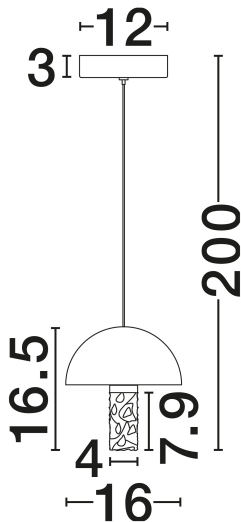

## PRODUCT PHOTOGRAPH

## TECHNICAL DRAWING

## DIMENSION & WEIGHT

LxWxH (cm)	D: 12 H: 200
Cut Out (cm)	N/A
Weight (Kgr)	1.3