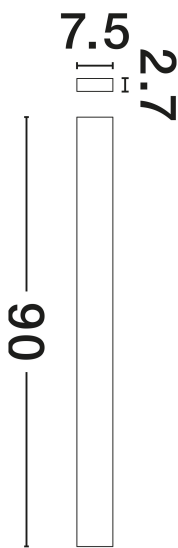

## PRODUCT PHOTOGRAPH

## TECHNICAL DRAWING

## DIMENSION & WEIGHT

LxWxH (cm)	L: 90 W: 2.7 H: 7.5
Cut Out (cm)	N/A
Weight (Kgr)	0.931

### PHOTOMETRICAL DATA

Luminous Flux	<b>2614lm</b>
Color Temperature	<b>3000K</b>
Light Color (Designation)	<b>Warm White</b>