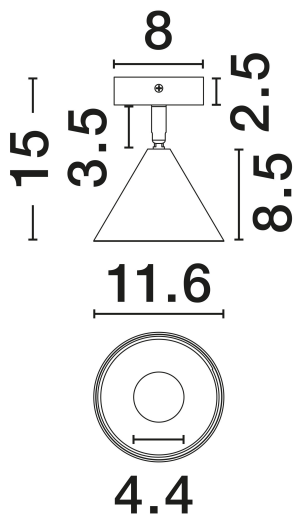

NOVA LUCE

PRODUCT DATASHEET

Version: 001

PRODUCT PHOTOGRAPH

GENERAL INFORMATION

Product Code	9011424
Collection	Indoor
Product Category	Ceiling
Product Family	Conico
Mounting Location	Ceiling
Application Environment	Indoor
Specifications	N/A

DIMENSION & WEIGHT

LxWxH (cm)	D: 11.6 H: 15
Cut Out (cm)	N/A
Weight (Kgr)	0.235

MATERIAL & COLOR

Product Color	Oxide Gold & Black
Body Material	Aluminium

TECHNICAL DRAWING

APPLICATION & MOUNTING

Ambient Working Temp.	Max 45°C
Type of Protection	IP20
Dimmable	Yes
Type of Dimming	N/A
Mounting type	Surface
Mounting Depth (cm)	N/A
Led Module Replaceable	Yes
Light Source	MR16/GU10

Power (Nominal)	1x10W
Input voltage (Nominal)	100-240V
Mains Frequency	50/60Hz

PHOTOMETRICAL DATA

Luminus Flux	N/A
Color Temperature	N/A
Light Color (Designation)	N/A

WARRANTY

Warranty	3 Years
----------	----------------