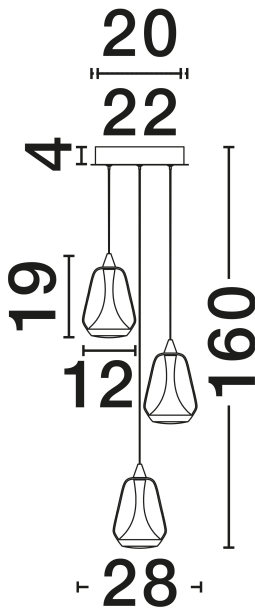

NOVA LUCE

PRODUCT DATASHEET

Version: 001

PRODUCT PHOTOGRAPH

TECHNICAL DRAWING

GENERAL INFORMATION

Product Code	9416967
Collection	Indoor
Product Category	Suspension
Product Family	Alish
Mounting Location	Ceiling
Application Environment	Indoor
Specifications	N/A

DIMENSION & WEIGHT

LxWxH (cm)	D: 28 H: 160
Cut Out (cm)	N/A
Weight (Kgr)	2.1

MATERIAL & COLOR

Product Color	Matt Black & Smokey
Body Material	Metal & Glass

APPLICATION & MOUNTING

Ambient Working Temp.	Max 45°C
Type of Protection	IP20
Dimmable	Yes
Type of Dimming	Triac
Mounting type	Surface
Mounting Depth (cm)	N/A
Led Module Replaceable	No
Light Source	LED

Power (Nominal)	24W
Input voltage (Nominal)	220-240V
Mains Frequency	50/60Hz

PHOTOMETRICAL DATA

Luminous Flux	990lm
Color Temperature	3000K
Light Color (Designation)	Warm White

WARRANTY

Warranty	3 Years
----------	----------------