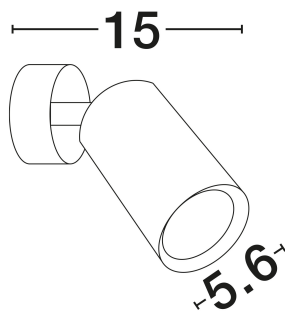

TECHNICAL DRAWING

APPLICATION & MOUNTING

Ambient Working Temp.	Max 45°C
Type of Protection	IP20
Dimmable	Yes
Type of Dimming	N/A
Mounting type	Surface
Mounting Depth (cm)	N/A
Led Module Replaceable	Yes
Light Source	LED GU10

NOVA LUCE S.A

Schimatari Viotias
32009, Greece

+30 22620 58 121
+30 22620 56 743

info@novaluce.com
www.novaluce.com