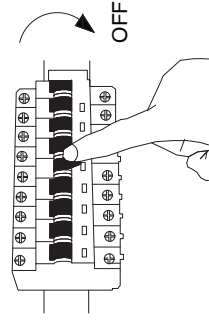

# NOVA LUCE

9824074, 9824075

1

Turn off the general switch

2. Drill holes & apply plastic anchors
3. Tie up screws to fix it in place
4. Connect the wires
5. Fix luminaire into place by tying up side screws
6. Insert bulb by rotate
7. Assemble the pieces, as shown above