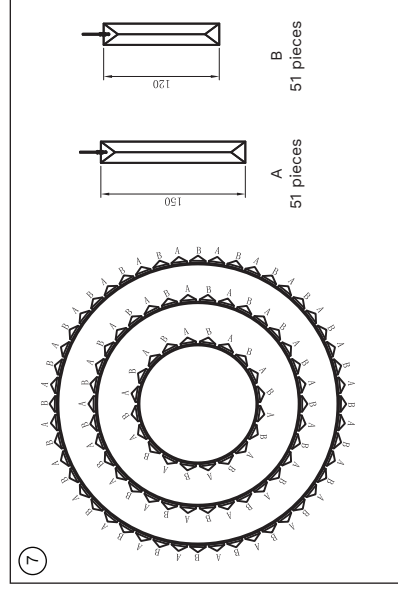

# NOVA LUCE

9824074, 9824075

1

Turn off the general switch

2. Drill holes & apply plastic anchors
3. Tie up screws to fix it in place
4. Connect the wires
5. Fix luminaire into place by tying up side screws
6. Insert bulb by rotate
7. Assemble the pieces, as shown above