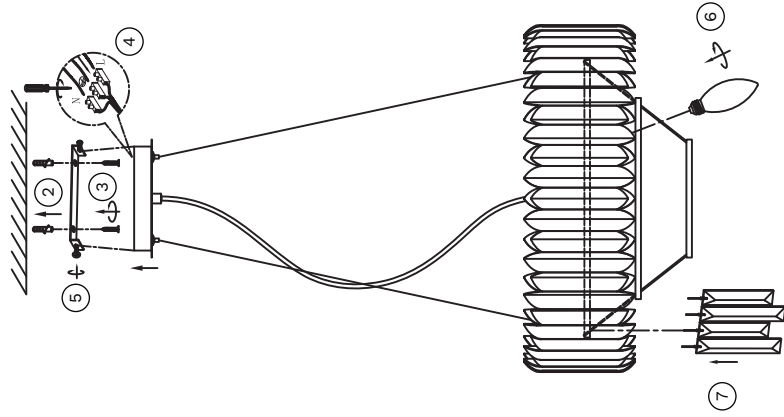

# NOVA LUCE

9824074, 9824075

1

Turn off the general switch

2. Drill holes & apply plastic anchors
3. Tie up screws to fix it in place
4. Connect the wires
5. Fix luminaire into place by tying up side screws
6. Insert bulb by rotate
7. Assemble the pieces, as shown above