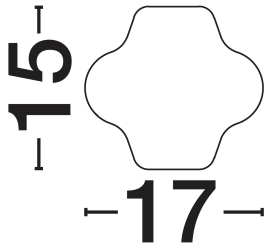

GENERAL INFORMATION

Product Code	9009128
Collection	Indoor
Product Category	Accessories
Product Family	Clio
Mounting Location	N/A
Application Environment	Indoor
Specifications	N/A

DIMENSION & WEIGHT

LxWxH (cm)	D: 17 H: 15
Cut Out (cm)	N/A
Weight (Kgr)	0.62

MATERIAL & COLOR

Product Color	Pink
Body Material	Ceramic

APPLICATION & MOUNTING

Ambient Working Temp.	Max 45°C
Type of Protection	N/A
Dimmable	N/A
Type of Dimming	N/A
Mounting type	Surface
Mounting Depth (cm)	N/A
Led Module Replaceable	N/A
Light Source	N/A

NOVA LUCE S.A

Schimatari Viotias
32009, Greece

+30 22620 58 121
+30 22620 56 743

info@novaluce.com
www.novaluce.com