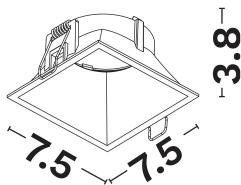

DIMENSION & WEIGHT

LxWxH (cm)	L:7 W:7 H:3.8
Cut out (cm)	6,5*6,5
Weight (Kgr)	N/A

TECHNICAL DRAWING

MATERIAL & COLOR

Product Color	Black
Body Material	Aluminium
Cover Material	N/A

APPLICATION & MOUNTING

Ambient Working Temp.	45 C
Type of Protection	IP20
Protection Class IK	IK05
Dimmable	N/A
Type of Dimming (Optional)	N/A
Mounting type	Recessed
Mounting Depth (cm)	Ceiling
Led Module Replaceable	Yes
Light Source	Led
Adjustable	No