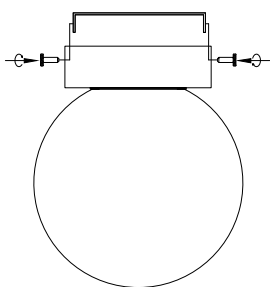

NOVA LUCE

9204030

①

Turn off the general Switch

②

Drill holes & apply plastic anchors
With screws

③

Connect the wires

④

Apply the side screws

⑤

Instal glass shades

⑥

Turn on the general switch