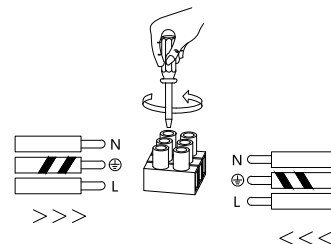

NOVA LUCE

9204030

①

Turn off the general Switch

②

Drill holes & apply plastic anchors
With screws

③

Connect the wires

④

Apply the side screws

⑤

Instal glass shades

⑥

Turn on the general switch