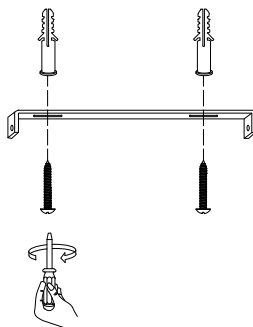

NOVA LUCE

9204030

①

Turn off the general Switch

②

Drill holes & apply plastic anchors
With screws

③

Connect the wires

④

Apply the side screws

⑤

Instal glass shades

⑥

Turn on the general switch