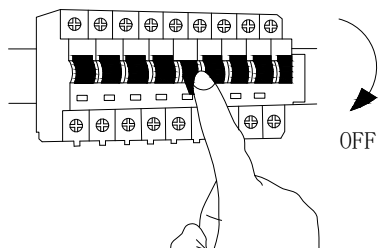

NOVA LUCE

9204030

①

Turn off the general Switch

②

Drill holes & apply plastic anchors
With screws

③

Connect the wires

④

Apply the side screws

⑤

Instal glass shades

⑥

Turn on the general switch