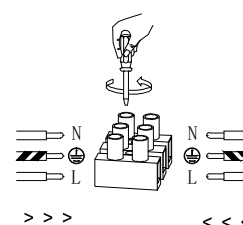

NOVA LUCE

9416973 9416974

1

Turn off the general switch

2

Drill holes & apply plastic anchors
With screws

3

Connect the wires

4

Apply the side screws

5

Apply glass & adjust the wire

6

Turn on the general switch