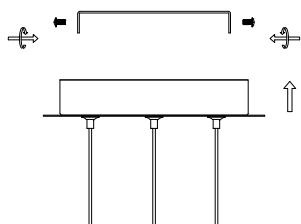

NOVA LUCE

9416973 9416974

1

Turn off the general switch

2

Drill holes & apply plastic anchors
With screws

3

Connect the wires

4

Apply the side screws

5

Apply glass & adjust the wire

6

Turn on the general switch