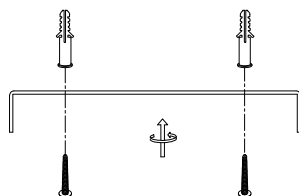

NOVA LUCE

9416973 9416974

1

Turn off the general switch

2

Drill holes & apply plastic anchors
With screws

3

Connect the wires

4

Apply the side screws

5

Apply glass & adjust the wire

6

Turn on the general switch