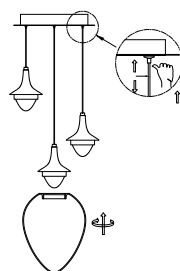

NOVA LUCE

9416973 9416974

1

Turn off the general switch

2

Drill holes & apply plastic anchors
With screws

3

Connect the wires

4

Apply the side screws

5

Apply glass & adjust the wire

6

Turn on the general switch