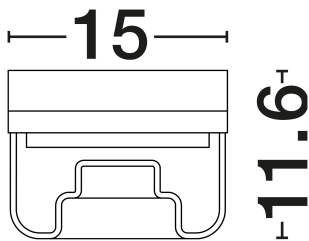

NOVA LUCE

PRODUCT DATASHEET

Version: 001

PRODUCT PHOTOGRAPH

GENERAL INFORMATION

Product Code	9540278
Collection	Indoor
Product Category	Ceiling
Product Family	Doris
Mounting Location	Ceiling
Application Environment	Indoor
Specifications	N/A

DIMENSION & WEIGHT

LxWxH (cm)	D: 15 H: 11.6
Cut Out (cm)	N/A
Weight (Kgr)	1.1

MATERIAL & COLOR

Product Color	Sandy White & Clear
Body Material	Aluminium & Acrylic

TECHNICAL DRAWING

APPLICATION & MOUNTING

Ambient Working Temp.	Max 45°C
Type of Protection	IP20
Dimmable	No
Type of Dimming	N/A
Mounting type	Surface
Mounting Depth (cm)	N/A
Led Module Replaceable	No
Light Source	LED

Power (Nominal)	7W
Input voltage (Nominal)	220-240V
Mains Frequency	50/60Hz

PHOTOMETRICAL DATA

Luminous Flux	420lm
Color Temperature	3000K
Light Color (Designation)	Warm White

WARRANTY

Warranty	3 Years
----------	----------------