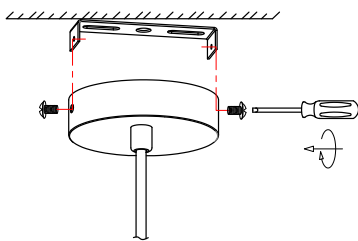

NOVA LUCE

9002673

1

Turn off the general switch

2

Drill holes & apply plastic anchors
With screws

3

Connect the wires

4

Apply the side screws

5

Apply the bulb

6

Turn on the general switch