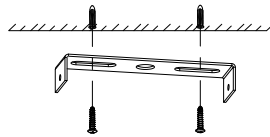

NOVA LUCE

9002673

1

Turn off the general switch

2

Drill holes & apply plastic anchors
With screws

3

Connect the wires

4

Apply the side screws

5

Apply the bulb

6

Turn on the general switch