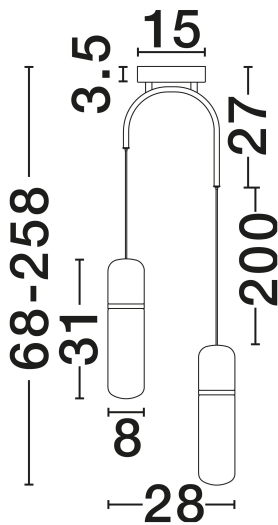

NOVA LUCE

PRODUCT DATASHEET

Version: 001

PRODUCT PHOTOGRAPH

TECHNICAL DRAWING

GENERAL INFORMATION

Product Code	9009264
Collection	Indoor
Product Category	Suspension
Product Family	Norma
Mounting Location	Ceiling
Application Environment	Indoor
Specifications	N/A

DIMENSION & WEIGHT

LxWxH (cm)	D: 28 H: 258
Cut Out (cm)	N/A
Weight (Kgr)	0.55

MATERIAL & COLOR

Product Color	Gradient Amber & Glossy Gold
Body Material	Glass & Metal

APPLICATION & MOUNTING

Ambient Working Temp.	Max 45°C
Type of Protection	IP20
Dimmable	Yes
Type of Dimming	Triac
Mounting type	Surface
Mounting Depth (cm)	N/A
Led Module Replaceable	No
Light Source	LED

Power (Nominal)	14W
Input voltage (Nominal)	220-240V
Mains Frequency	50/60Hz

PHOTOMETRICAL DATA

Luminous Flux	980lm
Color Temperature	3000K
Light Color (Designation)	Warm White

WARRANTY

Warranty	3 Years
----------	----------------