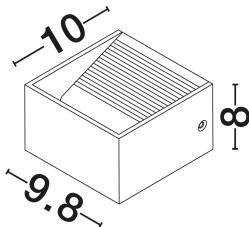

TECHNICAL DRAWING

NOVA LUCE S.A

Schimatari Viotias
32009, Greece

+30 22620 58 121
+30 22620 56 743

info@novaluce.com
www.novaluce.com