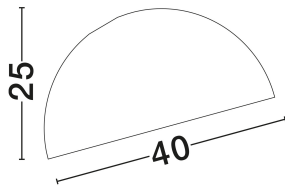

DIMENSION & WEIGHT

LxWxH (cm)	D: 40 H: 25
Cut Out (cm)	N/A
Weight (Kgr)	1

MATERIAL & COLOR

Product Color	Sandy Black & Gold
Body Material	Metal

TECHNICAL DRAWING

APPLICATION & MOUNTING

Ambient Working Temp.	Max 45°C
Type of Protection	IP20
Dimmable	Yes
Type of Dimming	N/A
Mounting type	Surface
Mounting Depth (cm)	N/A
Led Module Replaceable	Yes
Light Source	E27