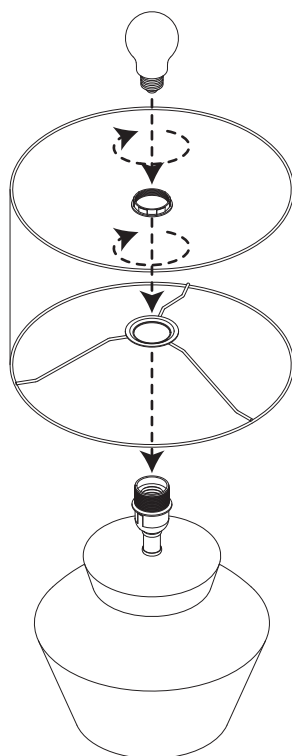

# NOVA LUCE

9001069

1

Place the shade into place  
Make it stable  
by tying up the washer  
& Apply the bulb by rotating

2

Plug it in power to turn it on/ off

3

Installation completed