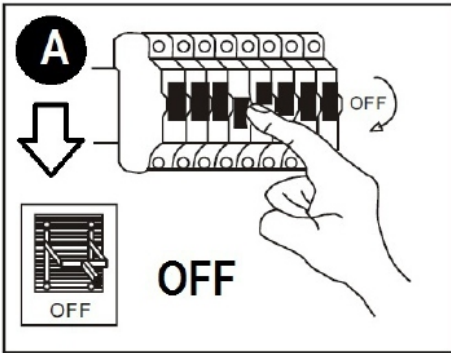

ATTENTION: FOR THIS OPERATION YOU HAVE TO CUT OFF THE POWER

MAXIMUM
220-240V~ 50/60Hz
LED Gu10 1x10Watt

NOVA LUCE