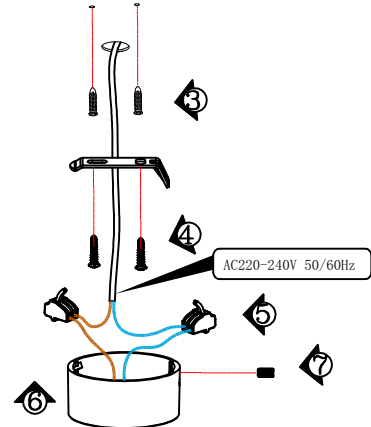

ATTENTION: FOR THIS OPERATION YOU HAVE TO CUT OFF THE POWER

MAXIMUM  
220-240V~ 50/60Hz  
LED Gu10 1x10Watt

# NOVA LUCE

9010216