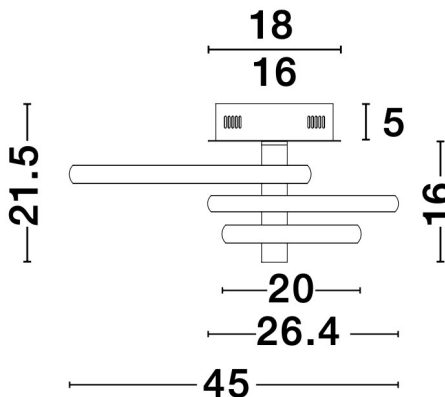

NOVA LUCE

PRODUCT DATASHEET

Version: 001

PRODUCT PHOTOGRAPH

TECHNICAL DRAWING

GENERAL INFORMATION

Product Code	9349063
Collection	Decorative
Product Category	Ceiling
Product Family	Emil
Mounting Location	Ceiling
Application Environment	Indoor

DIMENSION & WEIGHT

LxWxH (cm)	L: 45 W: 35 H: 21,5
Cut out (cm)	N/A
Weight (Kgr)	2.0

MATERIAL & COLOR

Product Color	Sandy Black
Body Material	Aluminium & Acrylic

APPLICATION & MOUNTING

Ambient Working Temp.	Max 45 oC
Type of Protection	IP20
Dimmable	Yes
Type of Dimming (Optional)	Triac
Mounting type	Ceiling
Mounting Depth (cm)	N/A
Led Module Replaceable	No
Light Source	LED

Power (Nominal)	30W
Input voltage (Nominal)	220-240Vac
Mains Frequency	50/60Hz

PHOTOMETRICAL DATA

Luminous Flux	2300 lm
Color Temperature	3000K
Light Color (Designation)	Warm White

WARRANTY

Warranty	3 Years
----------	----------------