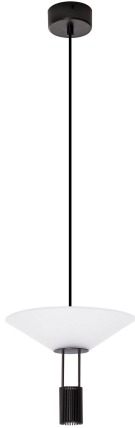

NOVA LUCE

PRODUCT DATASHEET

Version: 001

PRODUCT PHOTOGRAPH