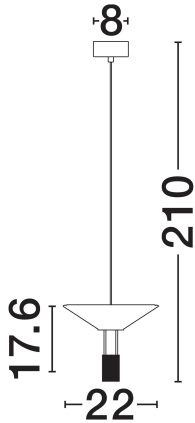

TECHNICAL DRAWING

GENERAL INFORMATION

Product Code	9695276
Collection	Indoor
Product Category	Suspension
Product Family	Anafi
Mounting Location	Wall
Application Environment	Indoor
Specifications	N/A

DIMENSION & WEIGHT

LxWxH (cm)	D: 22 H: 210
Cut Out (cm)	N/A
Weight (Kgr)	0.8

MATERIAL & COLOR

Product Color	Sandy Black
Body Material	Steel, Aluminium & Acrylic

APPLICATION & MOUNTING

Ambient Working Temp.	Max 45°C
Type of Protection	IP20
Dimmable	No
Type of Dimming	N/A
Mounting type	Surface
Mounting Depth (cm)	N/A
Led Module Replaceable	No
Light Source	LED

NOVA LUCE S.A

Schimatari Viotias
32009, Greece

+30 22620 58 121
+30 22620 56 743

info@novaluce.com
www.novaluce.com