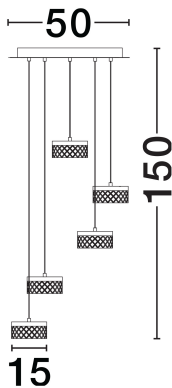

NOVA LUCE

PRODUCT DATASHEET

Version: 001

PRODUCT PHOTOGRAPH

TECHNICAL DRAWING

GENERAL INFORMATION

Product Code	9186942
Collection	Indoor
Product Category	Suspension
Product Family	Bion
Mounting Location	Wall
Application Environment	Indoor
Specifications	N/A

DIMENSION & WEIGHT

LxWxH (cm)	D: 50 H: 150
Cut Out (cm)	N/A
Weight (Kgr)	5.8

MATERIAL & COLOR

Product Color	Brass Gold
Body Material	Metal & Acrylic

APPLICATION & MOUNTING

Ambient Working Temp.	Max 45°C
Type of Protection	IP20
Dimmable	No
Type of Dimming	N/A
Mounting type	Surface
Mounting Depth (cm)	N/A
Led Module Replaceable	No
Light Source	LED

Power (Nominal)	32W
Input voltage (Nominal)	220-240V
Mains Frequency	50/60Hz

PHOTOMETRICAL DATA

Luminous Flux	1993lm
Color Temperature	3000K
Light Color (Designation)	Warm White

WARRANTY

Warranty	3 Years
----------	----------------