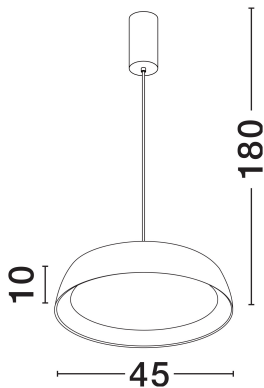

GENERAL INFORMATION

Product Code	9030506
Collection	Indoor
Product Category	Suspension
Product Family	Sigi
Mounting Location	Wall
Application Environment	Indoor
Specifications	N/A

DIMENSION & WEIGHT

LxWxH (cm)	D: 45 H: 180
Cut Out (cm)	N/A
Weight (Kgr)	3.6

MATERIAL & COLOR

Product Color	Sandy White
Body Material	Aluminiu, Metal, Acrylic & Imitated Wood

APPLICATION & MOUNTING

Ambient Working Temp.	Max 45°C
Type of Protection	IP20
Dimmable	Yes
Type of Dimming	Triac
Mounting type	Surface
Mounting Depth (cm)	N/A
Led Module Replaceable	No
Light Source	LED

NOVA LUCE S.A

Schimatari Viotias
32009, Greece

+30 22620 58 121
+30 22620 56 743

info@novaluce.com
www.novaluce.com