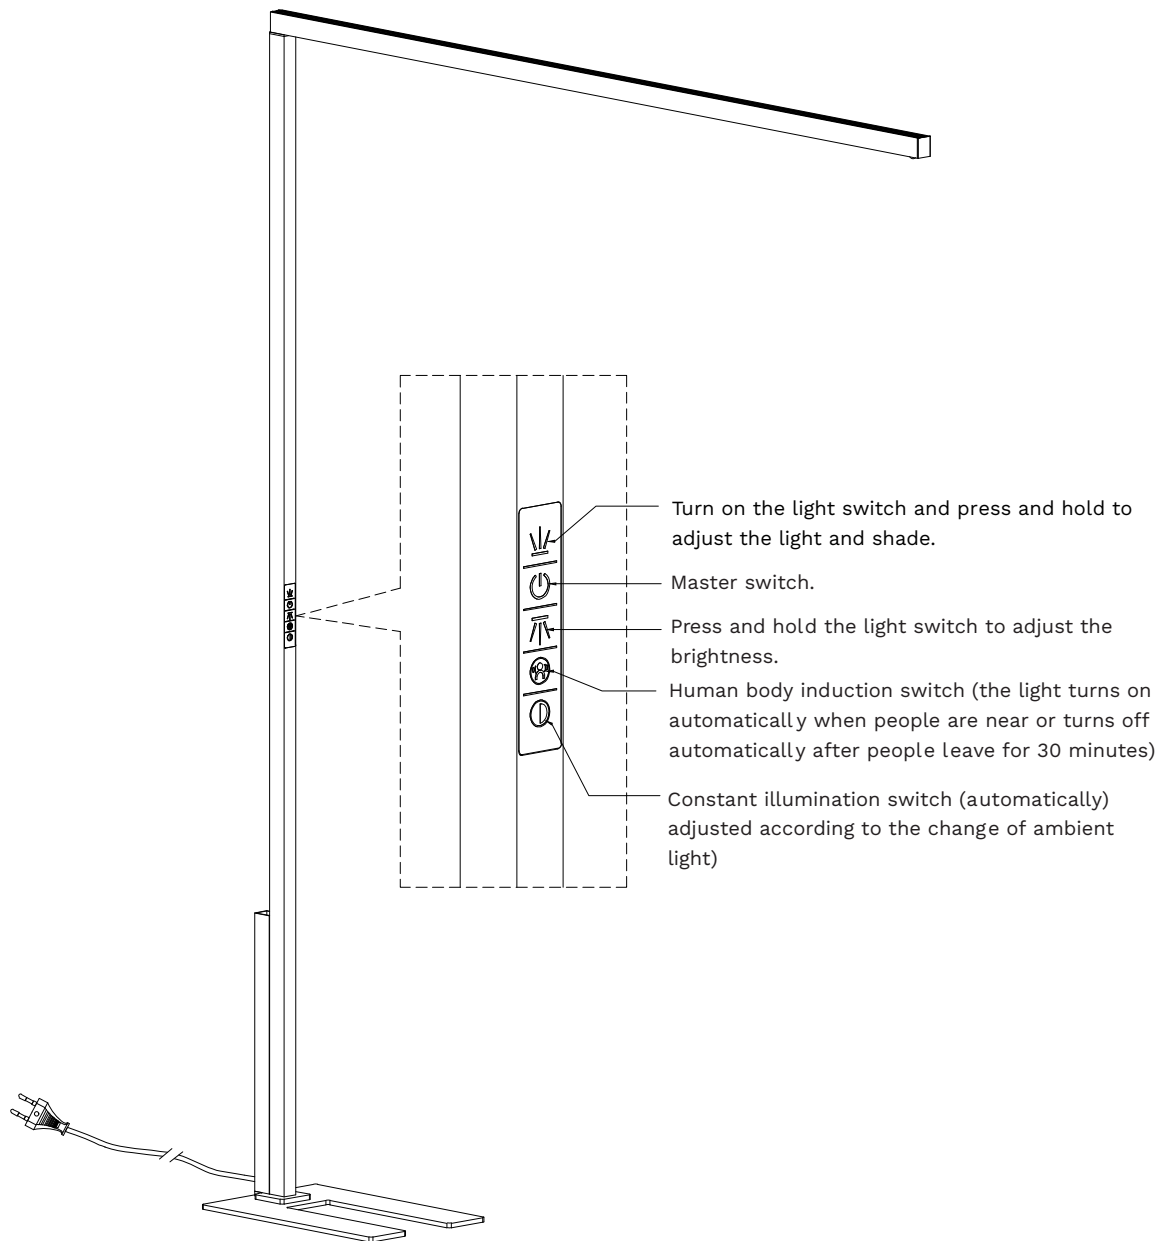

NOVA LUCE

9060291
9060292

NOVA LUCE

9060291 / 9060292

Connect wires as marked

Press the screw

Install the magnetic cover

Installing the base plate

Touch panel
Independent control

- Indirect dimmable
- Light on / off
- Direct dimmable
- Human body induction
- daylight harvesting