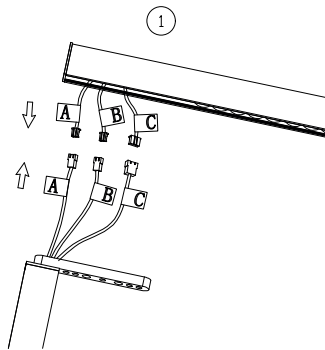

NOVA LUCE

9060291
9060292

NOVA LUCE

9060291 / 9060292

Connect wires as marked

Press the screw

Install the magnetic cover

Installing the base plate

Touch panel
Independent control

- Indirect dimmable
- Light on / off
- Direct dimmable
- Human body induction
- daylight harvesting