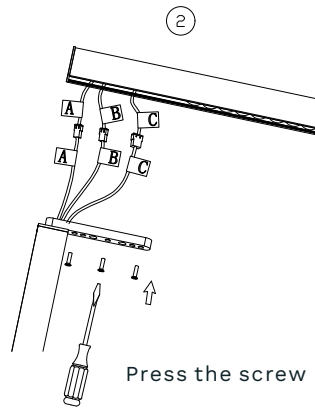

NOVA LUCE

9060291
9060292

NOVA LUCE

9060291 / 9060292

Connect wires as marked

Press the screw

Install the magnetic cover

Installing the base plate

Touch panel
Independent control

- Indirect dimmable
- Light on / off
- Direct dimmable
- Human body induction
- daylight harvesting