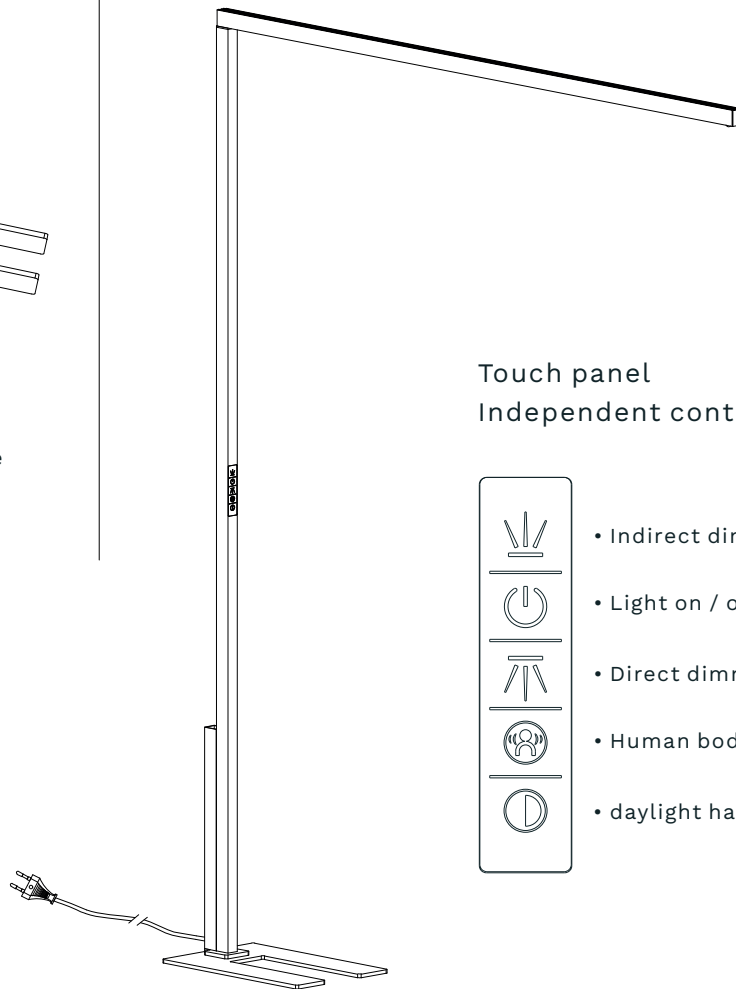

NOVA LUCE

9060291
9060292

NOVA LUCE

9060291 / 9060292

Connect wires as marked

Press the screw

Install the magnetic cover

Installing the base plate

Touch panel
Independent control

- Indirect dimmable
- Light on / off
- Direct dimmable
- Human body induction
- daylight harvesting