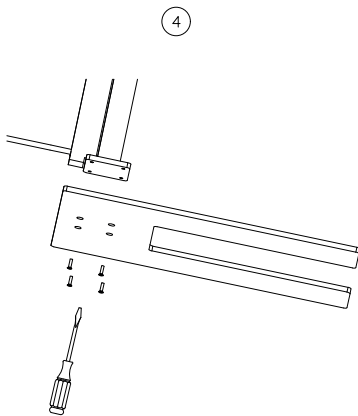

NOVA LUCE

9060291
9060292

NOVA LUCE

9060291 / 9060292

Connect wires as marked

Press the screw

Install the magnetic cover

Installing the base plate

Touch panel
Independent control

- Indirect dimmable
- Light on / off
- Direct dimmable
- Human body induction
- daylight harvesting