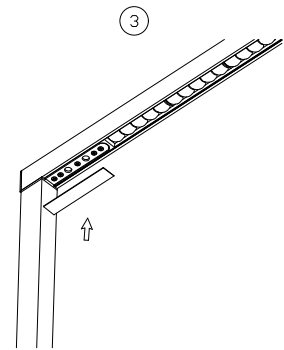

NOVA LUCE

9060291
9060292

NOVA LUCE

9060291 / 9060292

Connect wires as marked

Press the screw

Install the magnetic cover

Installing the base plate

Touch panel
Independent control

- Indirect dimmable
- Light on / off
- Direct dimmable
- Human body induction
- daylight harvesting