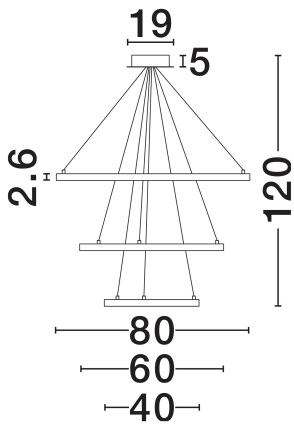

GENERAL INFORMATION

Product Code	9172869
Collection	Indoor
Product Category	Suspension
Product Family	Empatia
Mounting Location	Wall
Application Environment	Indoor
Specifications	N/A

DIMENSION & WEIGHT

LxWxH (cm)	D1: 60 D2: 40 H: 120
Cut Out (cm)	N/A
Weight (Kgr)	4.8

MATERIAL & COLOR

Product Color	Brass Gold
Body Material	Aluminium & Acrylic

APPLICATION & MOUNTING

Ambient Working Temp.	Max 45°C
Type of Protection	IP20
Dimmable	Yes
Type of Dimming	Triac
Mounting type	Surface
Mounting Depth (cm)	N/A
Led Module Replaceable	No
Light Source	LED

NOVA LUCE S.A

Schimatari Viotias
32009, Greece

+30 22620 58 121
+30 22620 56 743

info@novaluce.com
www.novaluce.com