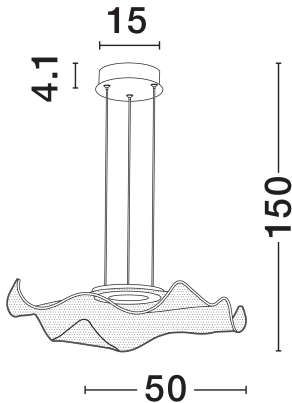

NOVA LUCE

PRODUCT DATASHEET

Version: 001

PRODUCT PHOTOGRAPH

TECHNICAL DRAWING

GENERAL INFORMATION

Product Code	9054501
Collection	Indoor
Product Category	Suspension
Product Family	Siderno
Mounting Location	Wall
Application Environment	Indoor
Specifications	N/A

DIMENSION & WEIGHT

LxWxH (cm)	L: 50 W: 50 H: 150
Cut Out (cm)	N/A
Weight (Kgr)	2.5

MATERIAL & COLOR

Product Color	Gold
Body Material	Aluminium & Acrylic

APPLICATION & MOUNTING

Ambient Working Temp.	Max 45°C
Type of Protection	IP20
Dimmable	No
Type of Dimming	N/A
Mounting type	Surface
Mounting Depth (cm)	N/A
Led Module Replaceable	No
Light Source	LED

Power (Nominal)	31W
Input voltage (Nominal)	220-240V
Mains Frequency	50/60Hz

PHOTOMETRICAL DATA

Luminous Flux	1296lm
Color Temperature	3000K
Light Color (Designation)	Warm White

WARRANTY

Warranty	3 Years
----------	----------------