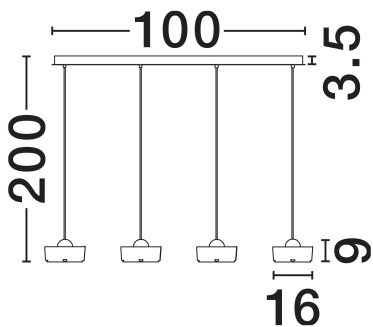

NOVA LUCE

PRODUCT DATASHEET

Version: 001

PRODUCT PHOTOGRAPH

TECHNICAL DRAWING

GENERAL INFORMATION

Product Code	9695281
Collection	Indoor
Product Category	Suspension
Product Family	Keros
Mounting Location	Wall
Application Environment	Indoor
Specifications	N/A

DIMENSION & WEIGHT

LxWxH (cm)	L: 100 W: 35 H: 200
Cut Out (cm)	N/A
Weight (Kgr)	4.7

MATERIAL & COLOR

Product Color	Platinum Gold & Sandy White
Body Material	Aluminium & Acrylic

APPLICATION & MOUNTING

Ambient Working Temp.	Max 45°C
Type of Protection	IP20
Dimmable	No
Type of Dimming	N/A
Mounting type	Surface
Mounting Depth (cm)	N/A
Led Module Replaceable	No
Light Source	LED

Power (Nominal)	23W
Input voltage (Nominal)	220-240V
Mains Frequency	50/60Hz

PHOTOMETRICAL DATA

Luminous Flux	1576lm
Color Temperature	3000K
Light Color (Designation)	Warm White

WARRANTY

Warranty	3 Years
----------	----------------