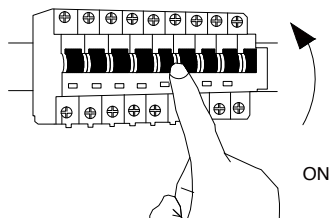

NOVA LUCE

9124110

1

Turn off the general switch

2

The Location diagram used
For ceiling

3

Drill holes apply plastic
Anchors with screws

4

Apply the nuts

5

Drill holes apply plastic
Anchors with screws

6

Connect the wires

7

Apply the nuts

8

Turn on the general switch