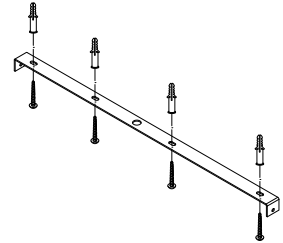

NOVA LUCE

9124110

1

Turn off the general switch

2

The Location diagram used
For ceiling

3

Drill holes apply plastic
Anchors with screws

4

Apply the nuts

5

Drill holes apply plastic
Anchors with screws

6

Connect the wires

7

Apply the nuts