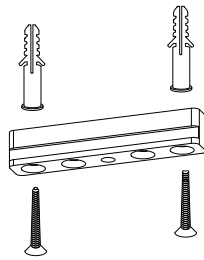

NOVA LUCE

9124110

1

Turn off the general switch

2

The Location diagram used
For ceiling

3

Drill holes apply plastic
Anchors with screws

4

Apply the nuts

5

Drill holes apply plastic
Anchors with screws

6

Connect the wires

7

Apply the nuts