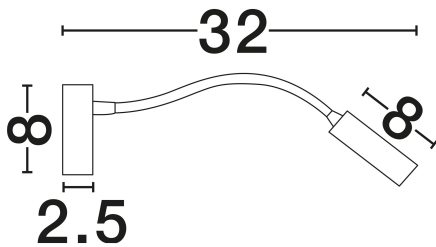

NOVA LUCE

PRODUCT DATASHEET

Version: 001

PRODUCT PHOTOGRAPH

TECHNICAL DRAWING

GENERAL INFORMATION

Product Code	8128203
Collection	Indoor
Product Category	Wall
Product Family	Madison
Mounting Location	Wall
Application Environment	Indoor
Specifications	N/A

DIMENSION & WEIGHT

LxWxH (cm)	L: 32 W: 8 H: 8
Cut Out (cm)	N/A
Weight (Kgr)	1.5

MATERIAL & COLOR

Product Color	Black
Body Material	Aluminium

APPLICATION & MOUNTING

Ambient Working Temp.	Max 45°C
Type of Protection	IP20
Dimmable	No
Type of Dimming	N/A
Mounting type	Surface
Mounting Depth (cm)	N/A
Led Module Replaceable	No
Light Source	LED

Power (Nominal)	3W
Input voltage (Nominal)	220-240V
Mains Frequency	50/60Hz

PHOTOMETRICAL DATA

Luminous Flux	190lm
Color Temperature	3000K
Light Color (Designation)	Warm White

WARRANTY

Warranty	3 Years
----------	----------------