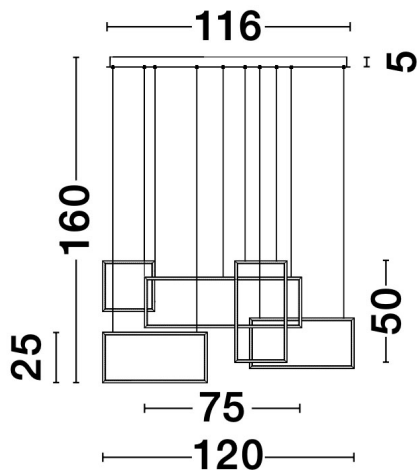

NOVA LUCE

PRODUCT DATASHEET

Version: 001

PRODUCT PHOTOGRAPH

TECHNICAL DRAWING

GENERAL INFORMATION

Product Code	9142765
Collection	Decorative
Product Category	Suspension
Product Family	Cornice
Mounting Location	Ceiling
Application Environment	Indoor

DIMENSION & WEIGHT

LxWxH (cm)	L: 120 W: 50 H: 160
Cut out (cm)	N/A
Weight (Kgr)	5.3

MATERIAL & COLOR

Product Color	Sandy Black
Body Material	Aluminium & Acrylic

APPLICATION & MOUNTING

Ambient Working Temp.	Max 45 °C
Type of Protection	IP20
Dimmable	Yes
Type of Dimming (Optional)	Triac
Mounting type	Ceiling
Mounting Depth (cm)	N/A
Led Module Replaceable	No
Light Source	LED

Power (Nominal)	91W
Input voltage (Nominal)	220-240Vac
Mains Frequency	50/60Hz

PHOTOMETRICAL DATA

Luminous Flux	4860 lm
Color Temperature	3000K
Light Color (Designation)	Warm White

WARRANTY

Warranty	3 Years
----------	----------------