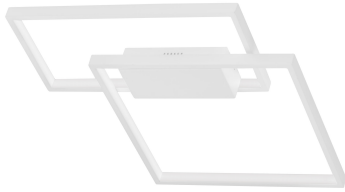

NOVA LUCE

PRODUCT DATASHEET

Version: 001

PRODUCT PHOTOGRAPH

GENERAL INFORMATION

Product Code	9364034
Collection	Indoor
Product Category	Ceiling
Product Family	Porto
Mounting Location	Ceiling
Application Environment	Indoor
Specifications	N/A

DIMENSION & WEIGHT

LxWxH (cm)	L: 45 W: 45 H: 4
Cut Out (cm)	N/A
Weight (Kgr)	1

MATERIAL & COLOR

Product Color	Sandy White
Body Material	Steel & Aluminium & Acrylic

TECHNICAL DRAWING

APPLICATION & MOUNTING

Ambient Working Temp.	Max 45°C
Type of Protection	IP20
Dimmable	Yes
Type of Dimming	Triac
Mounting type	Surface
Mounting Depth (cm)	N/A
Led Module Replaceable	No
Light Source	LED