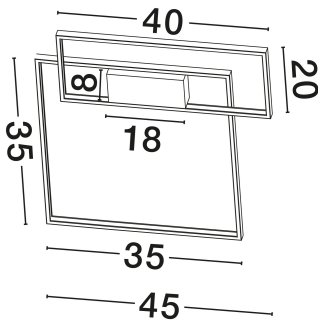

NOVA LUCE

PRODUCT DATASHEET

Version: 001

PRODUCT PHOTOGRAPH

GENERAL INFORMATION

Product Code	9364034
Collection	Indoor
Product Category	Ceiling
Product Family	Porto
Mounting Location	Ceiling
Application Environment	Indoor
Specifications	N/A

DIMENSION & WEIGHT

LxWxH (cm)	L: 45 W: 45 H: 4
Cut Out (cm)	N/A
Weight (Kgr)	1

MATERIAL & COLOR

Product Color	Sandy White
Body Material	Steel & Aluminium & Acrylic

TECHNICAL DRAWING

APPLICATION & MOUNTING

Ambient Working Temp.	Max 45°C
Type of Protection	IP20
Dimmable	Yes
Type of Dimming	Triac
Mounting type	Surface
Mounting Depth (cm)	N/A
Led Module Replaceable	No
Light Source	LED