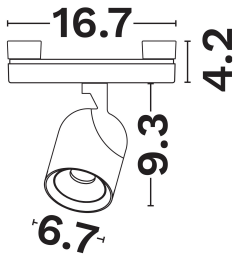

NOVA LUCE

PRODUCT DATASHEET

Version: 001

PRODUCT PHOTOGRAPH

GENERAL INFORMATION

Product Code	9680208
Product Category	Systems
Product Family	Symmetric
Mounting Location	Ceiling/Wall
Application Environment	Indoor

DIMENSION & WEIGHT

LxWxH (cm)	L:6.7 W:6.7 H:9.3 cm
Cut out (cm)	N/A
Weight (Kgr)	N/A

TECHNICAL DRAWING

MATERIAL & COLOR

Product Color	Black
Body Material	Aluminium
Cover Material	N/A

APPLICATION & MOUNTING