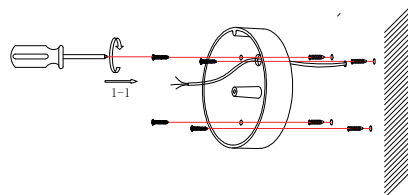

NOVA LUCE

9695146 9695147
9695148 9695149

1

Turn off the general switch

2

Drill holes & align the stand
in place

3

Connect the wires & rotate the
object to put it in place