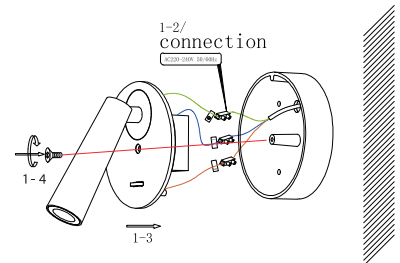

NOVA LUCE

9695146 9695147
9695148 9695149

1

Turn off the general switch

2

Drill holes & align the stand
in place

3

Connect the wires & rotate the
object to put it in place

4

Turn on the general switch