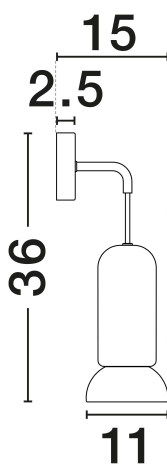

NOVA LUCE

PRODUCT DATASHEET

Version: 001

PRODUCT PHOTOGRAPH

GENERAL INFORMATION

Product Code	9236238
Collection	Indoor
Product Category	Wall
Product Family	Parlo
Mounting Location	Wall
Application Environment	Indoor
Specifications	N/A

DIMENSION & WEIGHT

LxWxH (cm)	D: 11 W: 15 H: 36
Cut Out (cm)	N/A
Weight (Kgr)	0

MATERIAL & COLOR

Product Color	Sandy White & Sandy White
Body Material	Steel & Ceramic

APPLICATION & MOUNTING

Ambient Working Temp.	Max 45°C
Type of Protection	IP20
Dimmable	N/A
Type of Dimming	N/A
Mounting type	Surface
Mounting Depth (cm)	N/A
Led Module Replaceable	Yes
Light Source	GU10

TECHNICAL DRAWING

NOVA LUCE S.A

Schimatari Viotias
32009, Greece

+30 22620 58 121
+30 22620 56 743

info@novaluce.com
www.novaluce.com

NOVA LUCE

PRODUCT DATASHEET

Version: 001

ELECTRICAL DATA

Power (Nominal)	1x10W
Input voltage (Nominal)	220-240V
Mains Frequency	50/60Hz

PHOTOMETRICAL DATA

Luminous Flux	N/A
Color Temperature	N/A
Light Color (Designation)	N/A

WARRANTY

Warranty	3 Years
----------	----------------