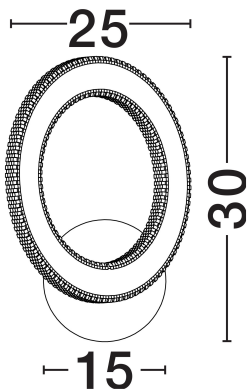

NOVA LUCE

PRODUCT DATASHEET

Version: 001

PRODUCT PHOTOGRAPH

TECHNICAL DRAWING

GENERAL INFORMATION

Product Code	9011135
Collection	Indoor
Product Category	Wall
Product Family	Cilion
Mounting Location	Wall
Application Environment	Indoor
Specifications	N/A

DIMENSION & WEIGHT

LxWxH (cm)	D: 25 W: 7 H: 30
Cut Out (cm)	N/A
Weight (Kgr)	0.9

MATERIAL & COLOR

Product Color	Brass Gold
Body Material	Aluminium & Acrylic

APPLICATION & MOUNTING

Ambient Working Temp.	Max 45°C
Type of Protection	IP20
Dimmable	No
Type of Dimming	N/A
Mounting type	Surface
Mounting Depth (cm)	N/A
Led Module Replaceable	No
Light Source	LED

Power (Nominal)	19W
Input voltage (Nominal)	220-240V
Mains Frequency	50/60Hz

PHOTOMETRICAL DATA

Luminous Flux	1292lm
Color Temperature	3000K
Light Color (Designation)	Warm White

WARRANTY

Warranty	3 Years
----------	----------------