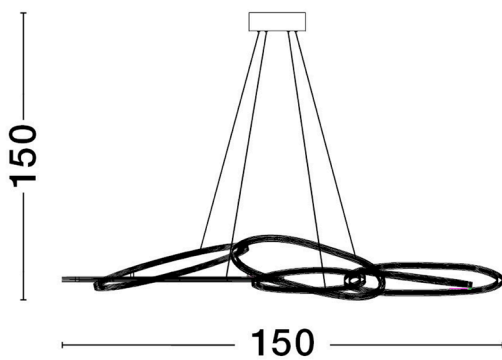

NOVA LUCE

PRODUCT DATASHEET

Version: 001

PRODUCT PHOTOGRAPH

TECHNICAL DRAWING

GENERAL INFORMATION

Product Code	9289083
Collection	Decorative
Product Category	Suspension
Product Family	Nudos
Mounting Location	Ceiling
Application Environment	Indoor

DIMENSION & WEIGHT

LxWxH (cm)	L: 150 W: 80 H: 150
Cut out (cm)	N/A
Weight (Kgr)	6.0

MATERIAL & COLOR

Product Color	Gold
Body Material	Aluminium & Acrylic

APPLICATION & MOUNTING

Ambient Working Temp.	Max 45 oC
Type of Protection	IP20
Dimmable	Yes
Type of Dimming (Optional)	Triac
Mounting type	Ceiling
Mounting Depth (cm)	N/A
Led Module Replaceable	No
Light Source	LED

Power (Nominal)	98W
Input voltage (Nominal)	220-240Vac
Mains Frequency	50/60Hz

PHOTOMETRICAL DATA

Luminous Flux	5024lm
Color Temperature	3000K
Light Color (Designation)	Warm White

WARRANTY

Warranty	3 Years
----------	----------------