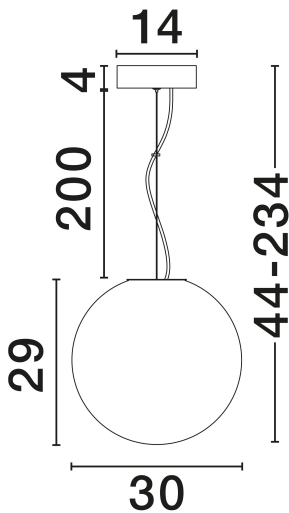

NOVA LUCE

PRODUCT DATASHEET

Version: 001

PRODUCT PHOTOGRAPH

TECHNICAL DRAWING

GENERAL INFORMATION

Product Code	9204026
Collection	Indoor
Product Category	Suspension
Product Family	Bolita
Mounting Location	Ceiling
Application Environment	Indoor
Specifications	N/A

DIMENSION & WEIGHT

LxWxH (cm)	D: 30 H: 234
Cut Out (cm)	N/A
Weight (Kgr)	1.6

MATERIAL & COLOR

Product Color	Gradient White & Sandy White
Body Material	Glass & Metal

APPLICATION & MOUNTING

Ambient Working Temp.	Max 45°C
Type of Protection	IP20
Dimmable	Yes
Type of Dimming	Triac
Mounting type	Surface
Mounting Depth (cm)	N/A
Led Module Replaceable	No
Light Source	LED

Power (Nominal)	9W
Input voltage (Nominal)	220-240V
Mains Frequency	50/60Hz

PHOTOMETRICAL DATA

Luminous Flux	540lm
Color Temperature	3000K
Light Color (Designation)	Warm White

WARRANTY

Warranty	3 Years
----------	----------------