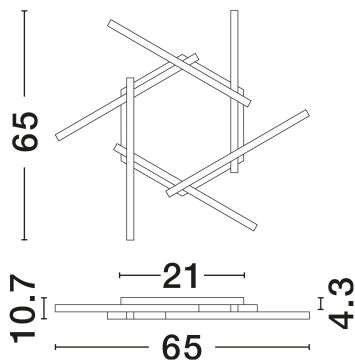

NOVA LUCE

PRODUCT DATASHEET

Version: 001

PRODUCT PHOTOGRAPH

GENERAL INFORMATION

Product Code	9005651
Collection	Indoor
Product Category	Ceiling
Product Family	Hyde
Mounting Location	Ceiling
Application Environment	Indoor
Specifications	N/A

DIMENSION & WEIGHT

LxWxH (cm)	D: 65 H: 10.7
Cut Out (cm)	N/A
Weight (Kgr)	2.1

MATERIAL & COLOR

Product Color	Brushed Gold & Black
Body Material	Aluminium & Acrylic

TECHNICAL DRAWING

APPLICATION & MOUNTING

Ambient Working Temp.	Max 45°C
Type of Protection	IP20
Dimmable	Yes
Type of Dimming	Triac
Mounting type	Surface
Mounting Depth (cm)	N/A
Led Module Replaceable	No
Light Source	LED

Power (Nominal)	38W
Input voltage (Nominal)	220-240V
Mains Frequency	50/60Hz

PHOTOMETRICAL DATA

Luminous Flux	1993lm
Color Temperature	3000K
Light Color (Designation)	Warm White

WARRANTY

Warranty	3 Years
----------	----------------