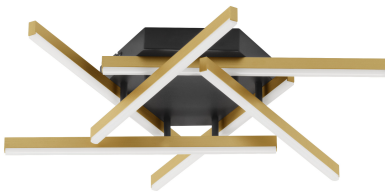

NOVA LUCE

PRODUCT DATASHEET

Version: 001

PRODUCT PHOTOGRAPH

GENERAL INFORMATION

Product Code	9005651
Collection	Indoor
Product Category	Ceiling
Product Family	Hyde
Mounting Location	Ceiling
Application Environment	Indoor
Specifications	N/A

DIMENSION & WEIGHT

LxWxH (cm)	D: 65 H: 10.7
Cut Out (cm)	N/A
Weight (Kgr)	2.1

MATERIAL & COLOR

Product Color	Brushed Gold & Black
Body Material	Aluminium & Acrylic

TECHNICAL DRAWING

APPLICATION & MOUNTING

Ambient Working Temp.	Max 45°C
Type of Protection	IP20
Dimmable	Yes
Type of Dimming	Triac
Mounting type	Surface
Mounting Depth (cm)	N/A
Led Module Replaceable	No
Light Source	LED