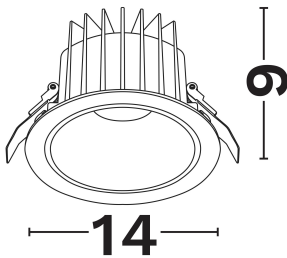

NOVA LUCE

PRODUCT DATASHEET

Version: 001

PRODUCT PHOTOGRAPH

GENERAL INFORMATION

Product Code	9070155
Product Category	Downlights
Product Family	Brady
Mounting Location	Ceiling
Application Environment	Outdoor

DIMENSION & WEIGHT

LxWxH (cm)	D:14 H:9
Cut out (cm)	13
Weight (Kgr)	N/A

TECHNICAL DRAWING

MATERIAL & COLOR

Product Color	White
Body Material	Aluminium
Cover Material	N/A

APPLICATION & MOUNTING

Ambient Working Temp.	45 C
Type of Protection	IP67
Protection Class IK	IK06
Dimmable	Yes
Type of Dimming (Optional)	Triac/Dali
Mounting type	Recessed
Mounting Depth (cm)	Ceiling
Led Module Replaceable	No
Light Source	Led
Adjustable	No

PHOTOMETRICAL DATA

Luminous Flux	1793
Luminous Efficacy	89.7
Color Temperature	3000
Light Color (Designation)	Warm White
CRI	>80
SDCM	<3
Beam Angle	45
UGR	N/A

LIFESPAN

Lifetime	50000
----------	--------------