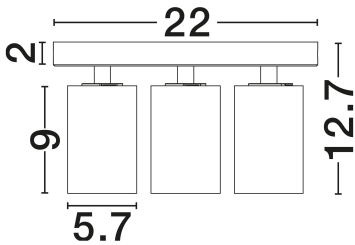

NOVA LUCE

PRODUCT DATASHEET

Version: 001

PRODUCT PHOTOGRAPH

GENERAL INFORMATION

Product Code	9012282
Collection	Indoor
Product Category	Ceiling
Product Family	Tod
Mounting Location	Ceiling
Application Environment	Indoor
Specifications	N/A

DIMENSION & WEIGHT

LxWxH (cm)	D: 22 H 1: 9 H 2: 12.7
Cut Out (cm)	N/A
Weight (Kgr)	0.85

MATERIAL & COLOR

Product Color	Sandy Black
Body Material	Aluminium

TECHNICAL DRAWING

APPLICATION & MOUNTING

Ambient Working Temp.	Max 45°C
Type of Protection	IP20
Dimmable	Yes
Type of Dimming	N/A
Mounting type	Surface
Mounting Depth (cm)	N/A
Led Module Replaceable	Yes
Light Source	GU10

Power (Nominal)	3 x 10W
Input voltage (Nominal)	100-240V
Mains Frequency	50/60Hz

PHOTOMETRICAL DATA

Luminus Flux	N/A
Color Temperature	N/A
Light Color (Designation)	N/A

WARRANTY

Warranty	3 Years
----------	----------------