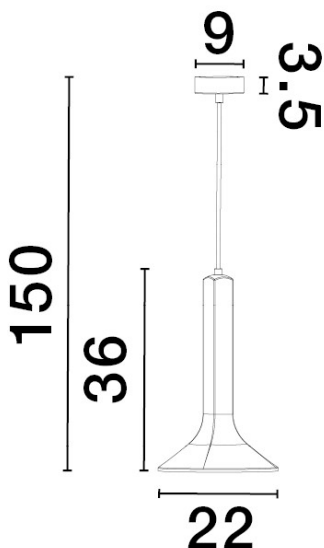

APPLICATION & MOUNTING

Ambient Working Temp.	Max 45 oC
Type of Protection	IP20
Dimmable	Depends on the lamp
Type of Dimming (Optional)	N/A
Mounting type	Ceiling
Mounting Depth (cm)	N/A
Led Module Replaceable	Yes
Light Source	LED E14

NOVA LUCE S.A

Schimatari Viotias
32009, Greece

+30 22620 58 121
+30 22620 56 743

info@novaluce.com
www.novaluce.com